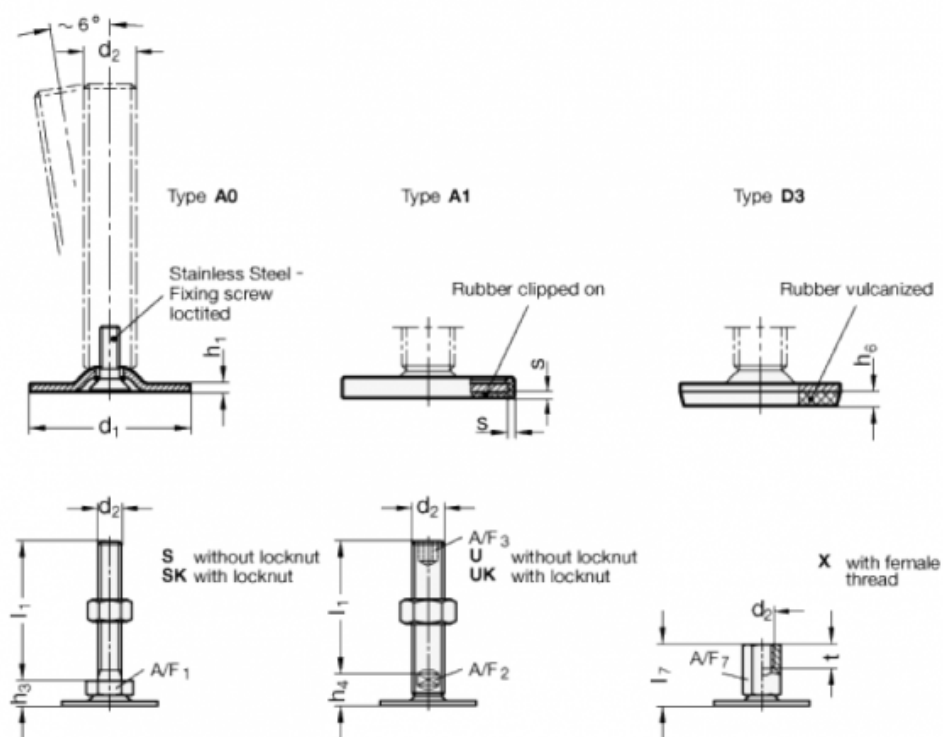

Data Sheet

Article number: 204080M20150A1UK

Description: E+G levelling foot
GN 40-80-M20-150-A1-UK

Note: UK With nut, Hexagon socket at the top, Wrench flat at the bottom

Measures

A/F2 = 15
A/F3 = 10
d1 = 80
d2 = M20
h1 = 3
h4 = 18
h6 =
l1 = 150

s = 2